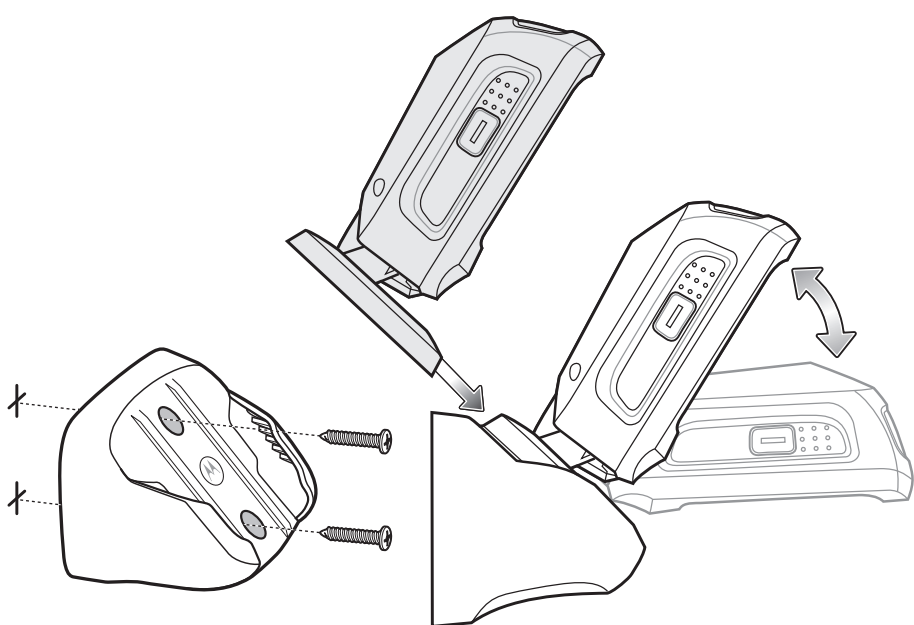

DS9208

Quick Start Guide

<http://www.motorola.com/ds9208>

See Product Reference Guide for detailed information

CORD ATTACHMENT

- 1 LED Indicators
- 2 Scan Window
- 3 Scan Trigger
- 4 Beeper

WALL MOUNTING

TABLE TOP MOUNTING