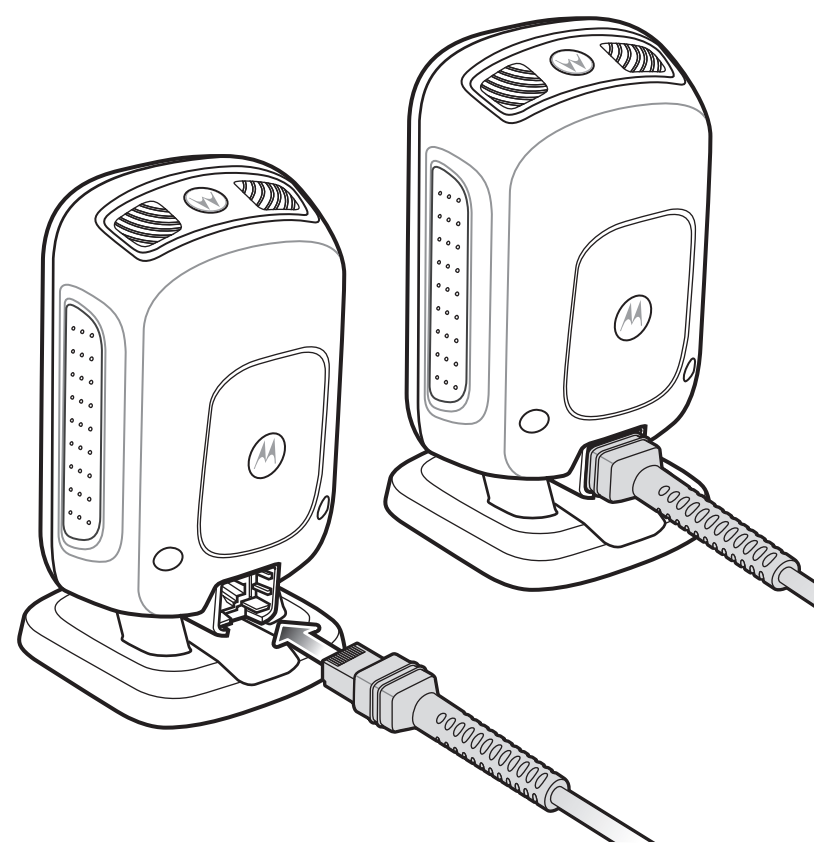

DS9208

Quick Start Guide

<http://www.motorola.com/ds9208>

See Product Reference Guide for detailed information

CORD ATTACHMENT

- 1 LED Indicators
- 2 Scan Window
- 3 Scan Trigger
- 4 Beeper

WALL MOUNTING

TABLE TOP MOUNTING