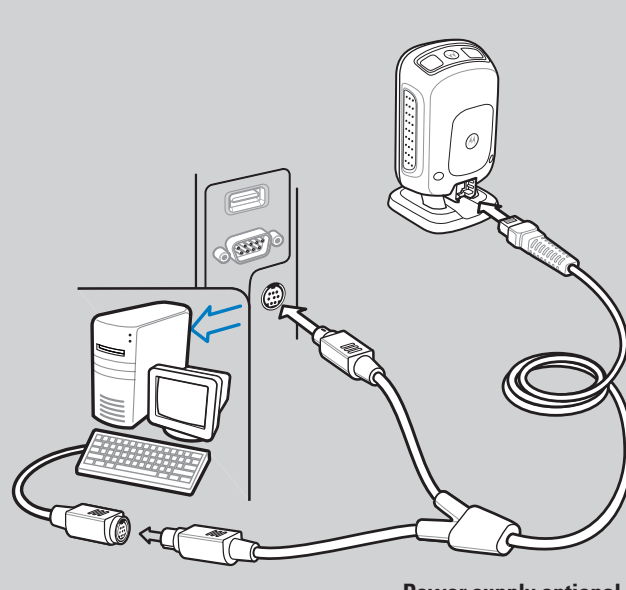

DS9208

Quick Start Guide

<http://www.motorola.com/ds9208>

See Product Reference Guide for detailed information

CORD ATTACHMENT

- 1 LED Indicators
- 2 Scan Window
- 3 Scan Trigger
- 4 Beeper

WALL MOUNTING

TABLE TOP MOUNTING

HOST INTERFACES

NOTE: Cables may vary depending on configuration

RS-232

USB

Keyboard Wedge

Power supply optional

IBM 46XX

TROUBLESHOOTING

Scanner not working

No power to scanner

Check system power; ensure power supply, if required, is connected

Incorrect interface cable used

Ensure that correct interface cable is used

Interface/power cables are loose