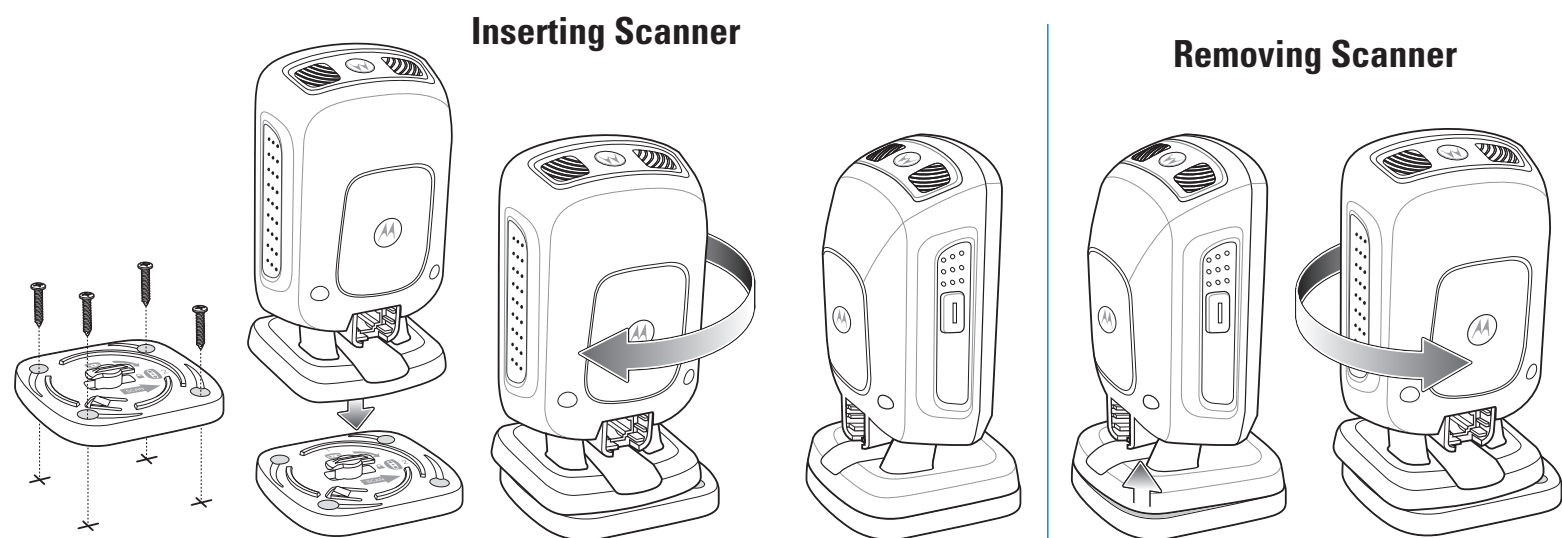

DS9208

Quick Start Guide

<http://www.motorola.com/ds9208>

See Product Reference Guide for detailed information

CORD ATTACHMENT

- 1 LED Indicators
- 2 Scan Window
- 3 Scan Trigger
- 4 Beeper

WALL MOUNTING

TABLE TOP MOUNTING