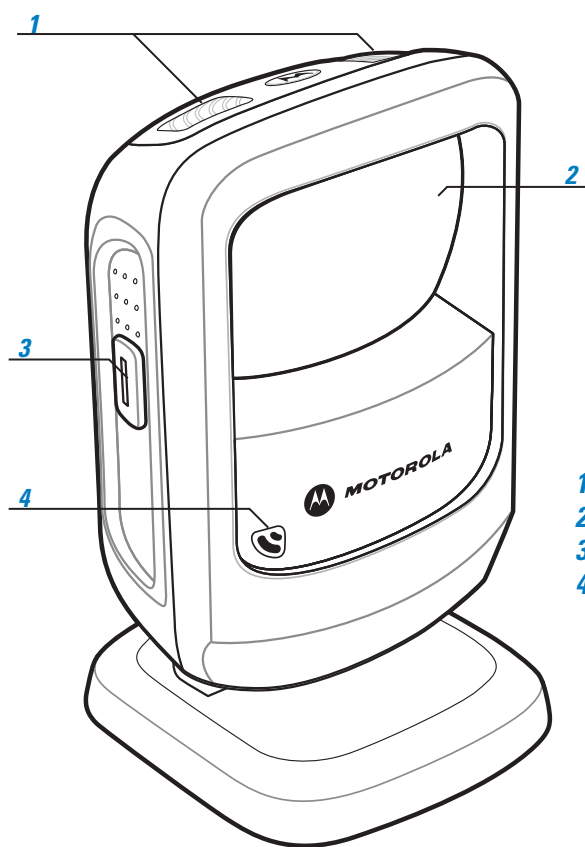

DS9208

Quick Start Guide

<http://www.motorola.com/ds9208>

See Product Reference Guide for detailed information

CORD ATTACHMENT

- 1 LED Indicators
- 2 Scan Window
- 3 Scan Trigger
- 4 Beeper

WALL MOUNTING

TABLE TOP MOUNTING