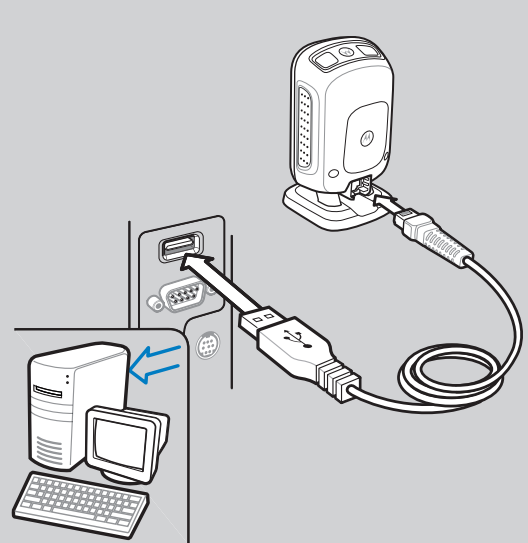

DS9208

Quick Start Guide

<http://www.motorola.com/ds9208>

See Product Reference Guide for detailed information

CORD ATTACHMENT

- 1 LED Indicators
- 2 Scan Window
- 3 Scan Trigger
- 4 Beeper

WALL MOUNTING

TABLE TOP MOUNTING

HOST INTERFACES

NOTE: Cables may vary depending on configuration

RS-232

USB

Keyboard Wedge

Power supply optional

IBM 46XX

TROUBLESHOOTING

Scanner not working

No power to scanner

Check system power; ensure power supply, if required, is connected

Incorrect interface cable used

Ensure that correct interface cable is used

Interface/power cables are loose

Ensure all cable connections are secure

Scanner not decoding bar code

Scanner not programmed for bar code type

Ensure scanner is programmed to read type of bar code being scanned

Bar code unreadable

Ensure bar code is not defaced; try scanning test bar code of same bar code type; ensure bar code is not defaced; try scanning test bar code of same bar code type

Distance between scanner and bar code incorrect

Move scanner closer to or further from bar code

Scanner decoding bar code, but data not transmitting to host

Scanner not programmed for correct host interface

Scan appropriate host parameter bar codes

Interface cable is loose

Ensure all cable connections are secure

Scanned data incorrectly displayed on host

Scanner not programmed for correct host interface

Scan appropriate host parameter bar codes

DS9208 PROGRAMMING BAR CODES

Set Defaults

SET DEFAULTS

Enter Key (Carriage Return/Line Feed)

<DATA><SUFFIX 1>

IBM 46XX Host Types

PORT 5B

PORT 9B

USB Host Types

HID KEYBOARD EMULATION

SNAPi WITH IMAGING

Keyboard Wedge Host Types

IBM PC/AT and IBM PC COMPATIBLE

PORT 17

IBM HAND-HELD USB

IBM HAND-HELD USB

SNAPi WITHOUT IMAGING

Scan ONE of the following country types

NORTH AMERICAN