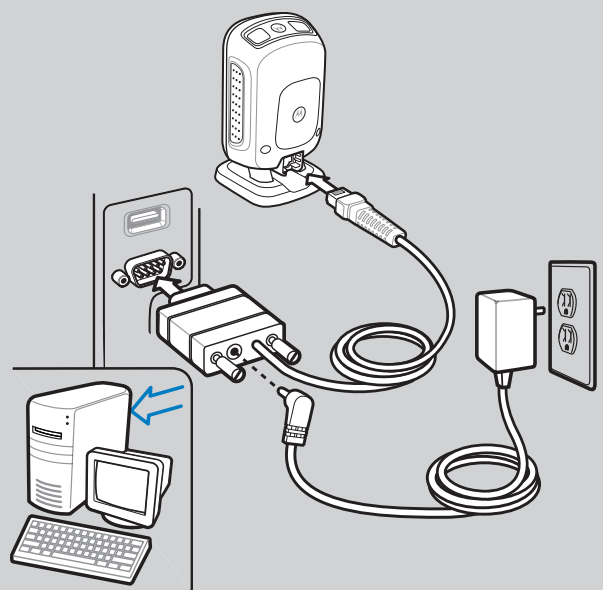

DS9208

Quick Start Guide

<http://www.motorola.com/ds9208>

See Product Reference Guide for detailed information

CORD ATTACHMENT

- 1 LED Indicators
- 2 Scan Window
- 3 Scan Trigger
- 4 Beeper

WALL MOUNTING

TABLE TOP MOUNTING

HOST INTERFACES

NOTE: Cables may vary depending on configuration

RS-232

USB

Keyboard Wedge

Power supply optional

IBM 46XX

TROUBLESHOOTING

Scanner not working

No power to scanner

Check system power; ensure power supply, if required, is connected

Incorrect interface cable used

Ensure that correct interface cable is used

Interface/power cables are loose

Ensure all cable connections are secure

Scanner not decoding bar code

Scanner not programmed for bar code type

Ensure scanner is programmed to read type of bar code being scanned

Bar code unreadable

Ensure bar code is not defaced; try scanning test bar code of same bar code type; ensure bar code is not defaced; try scanning test bar code of same bar code type

Distance between scanner and bar code incorrect

Move scanner closer to or further from bar code

Scanner decoding bar code, but data not transmitting to host

Scanner not programmed for correct host interface

Scan appropriate host parameter bar codes

Interface cable is loose

Ensure all cable connections are secure

Scanned data incorrectly displayed on host

Scanner not programmed for correct host interface

Scan appropriate host parameter bar codes

DS9208 PROGRAMMING BAR CODES

Set Defaults

SET DEFAULTS

Enter Key (Carriage Return/Line Feed)

<DATA><SUFFIX 1>

IBM 46XX Host Types

PORT 5B

PORT 9B

USB Host Types

HID KEYBOARD EMULATION

SNAPi WITH IMAGING

Keyboard Wedge Host Types

IBM PC/AT and IBM PC COMPATIBLE

PORT 17

IBM HAND-HELD USB

IBM HAND-HELD USB

SNAPi WITHOUT IMAGING

Scan ONE of the following country types

NORTH AMERICAN