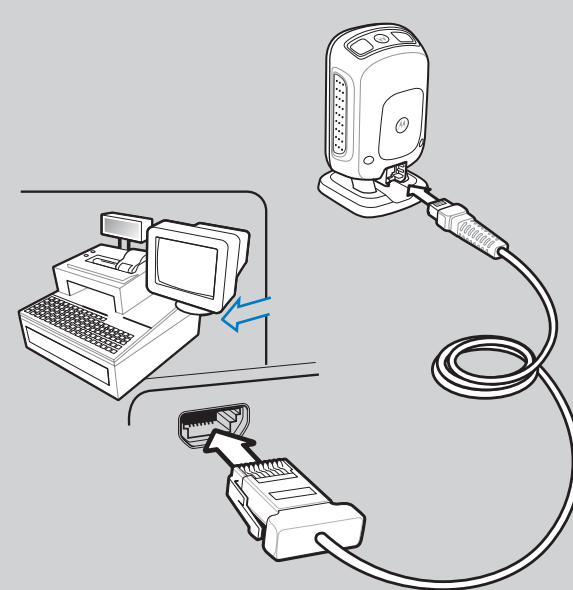

IBM 46XX

TROUBLESHOOTING

Scanner not working

No power to scanner

Check system power; ensure power supply, if required, is connected

Incorrect interface cable used

Ensure that correct interface cable is used

Interface/power cables are loose

Ensure all cable connections are secure

Scanner not decoding bar code

Scanner not programmed for bar code type

Ensure scanner is programmed to read type of bar code being scanned

Bar code unreadable

Ensure bar code is not defaced; try scanning test bar code of same bar code type; ensure bar code is not defaced; try scanning test bar code of same bar code type

Distance between scanner and bar code incorrect

Move scanner closer to or further from bar code

Scanner decoding bar code, but data not transmitting to host

Scanner not programmed for correct host interface

Scan appropriate host parameter bar codes

Interface cable is loose

Ensure all cable connections are secure

Scanned data incorrectly displayed on host

Scanner not programmed for correct host interface

Scan appropriate host parameter bar codes

DS9208 PROGRAMMING BAR CODES

Set Defaults

SET DEFAULTS

Enter Key (Carriage Return/Line Feed)

<DATA><SUFFIX 1>

IBM 46XX Host Types

PORT 5B

PORT 9B

USB Host Types

HID KEYBOARD EMULATION

SNAPi WITH IMAGING

Keyboard Wedge Host Types

IBM PC/AT and IBM PC COMPATIBLE

PORT 17

IBM HAND-HELD USB

IBM HAND-HELD USB

SNAPi WITHOUT IMAGING

Scan ONE of the following country types

NORTH AMERICAN

ITALIAN

RS-232 Host Types

STANDARD RS-232

NIXDORF RS-232 MODE B

FRENCH

SWEDISH

ICL RS-232

FUJITSU RS-232

FRENCH CANADIAN

UK ENGLISH

NIXDORF RS-232 MODE A

OPOS/JPOS

GERMAN

JAPANESE

SPANISH

POST IN WORK AREA